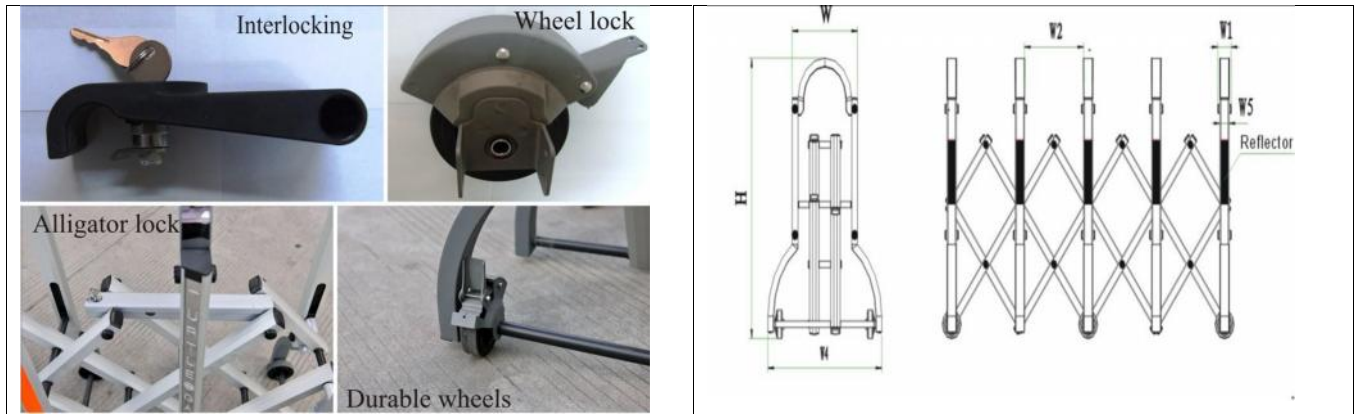

CROWD CONTROL GATES

Model: jour.8812

Key Features:

Portable

One person can move and deploy the barrier gates easily and it works equally well as indoor barriers or outdoor barriers.

Quality

Durable Aluminium Alloy Construction

Interlocking Connections

Able to connect multiple sections and can be opened or locked with a universal key and can be extended within less than a minute.

Application Area and Usage:

- Highways Barricading
- Patrol road block
- Stadiums

- Airports
- Theme parks
- Crowd Control

* Manufacturer reserve the right to alter the design for performance improvement.

Specifications:

Specifications of gates						
	H	W	W1	W2	W4	W5
Solarie Series	0.88-1.2 M	316mm	64mm	286mm	550mm	44mm