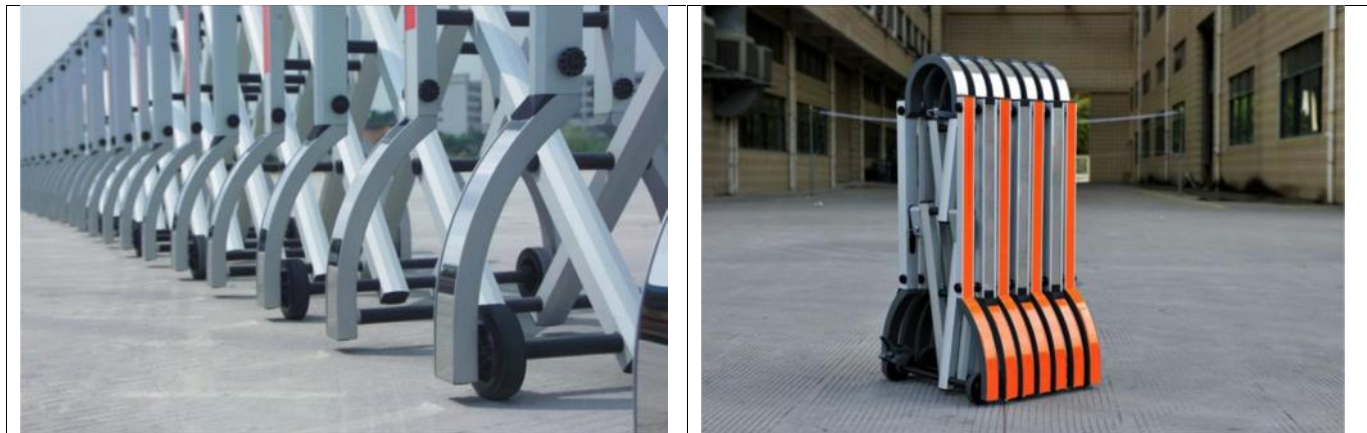

CROWD CONTROL GATES

Model: jour.8812

Key Features:

Portable

One person can move and deploy the barrier gates easily and it works equally well as indoor barriers or outdoor barriers.

Quality

Durable Aluminium Alloy Construction

Interlocking Connections

Able to connect multiple sections and can be opened or locked with a universal key and can be extended within less than a minute.

Application Area and Usage:

- Highways Barricading
- Patrol road block
- Stadiums

- Airports
- Theme parks
- Crowd Control

* Manufacturer reserve the right to alter the design for performance improvement.

Specifications:

Specifications of gates						
	H	W	W1	W2	W4	W5
Solarie Series	0.88-1.2 M	316mm	64mm	286mm	550mm	44mm